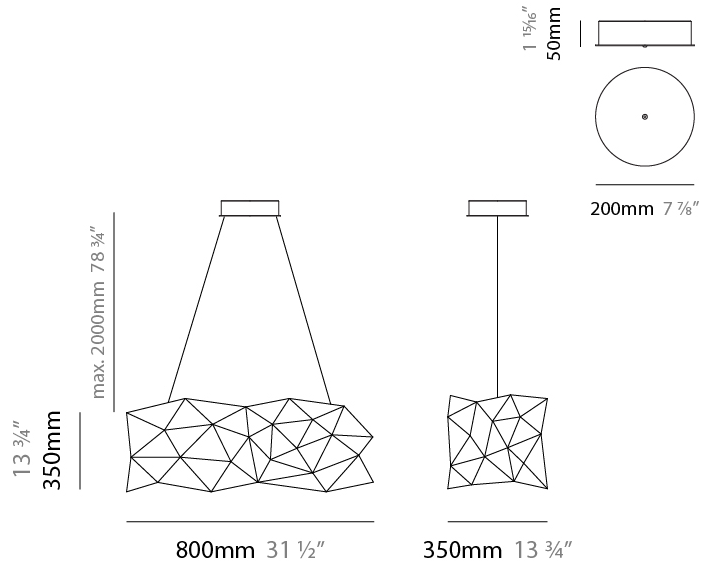

D101365-

base number   LED Dimming   Color Temperature   Finish Options

1. To build a product code in our configurator select the specify button on the base model # product page
2. To build a manual product code on this datasheet choose from the options listed below in blue font and add the suffix to the base model #

GENERAL

Series: Universe Abstract
Brand: Quasar
Division: Design
Mounting Type: Suspension
Mounting Location: Ceiling
Subcategory: Ambient

PHYSICAL

Shape: Abstract
Length (mm): 800
Length (in): 31 1/2
Width (mm): 350
Width (in): 13 3/4
Height (mm): 350
Height (in): 13 3/4
Max. Overall Height (mm): 2000
Max. Overall Height (in): 78 3/4
Light Distribution: Omnidirectional
Weight (kg): 4
Weight (lbs): 8.8
[Fixture Finish: NIC / BRA / BBR](#)
Fixture Material: Metal
Upon Request: Custom Sizes

ELECTRICAL

Number of Lamps: 35
Lamp Type: LED Retrofit
Input Wattage (W): 11.55
Bulb Included: Bulb Included
Max. Wattage Per Lamp (W): 0.3
Lamp Base: E10
[Dimming: Non-Dimming / Phase Dimming (120vac Only)](#)
Driver Included: Yes
Driver Location: Integrated
Driver Type: Constant Voltage - 120/277Vac
Driver Class: Class 2
Input Voltage (V): 120 - 277
Output Voltage (V): 12
Lamp Voltage (V): 12

LED

[Color Temperature (°K): 2600 / 3000 / 3500](#)
Max. Delivered Lumen (lm): 805 (2600K)
CRI: >90 CRI
Lamp Life (hrs): 50000

OPTICAL

RATINGS AND CERTIFICATIONS

Certified By: Certified for North American Standards
IP rating: IP20