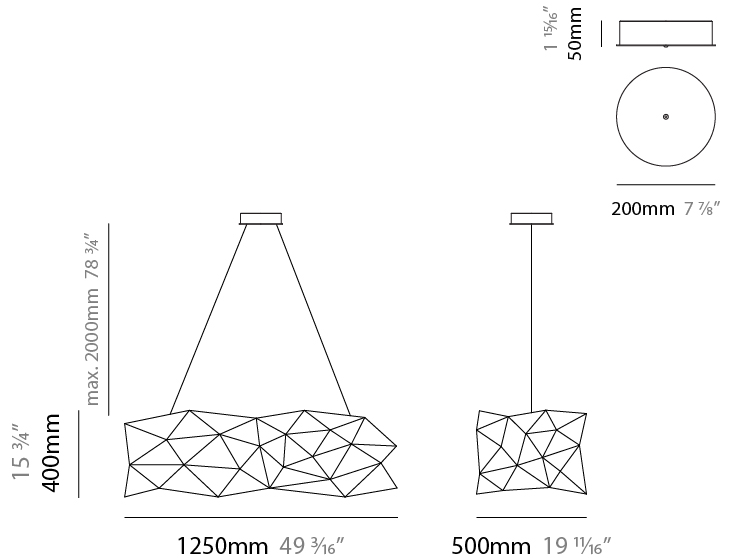

1. To build a product code in our configurator select the specify button on the base model # product page
2. To build a manual product code on this datasheet choose from the options listed below in blue font and add the suffix to the base model #

GENERAL

Series: Universe Abstract
Brand: Quasar
Division: Design
Mounting Type: Suspension
Mounting Location: Ceiling
Subcategory: Ambient

PHYSICAL

Shape: Abstract
Length (mm): 1250
Length (in): 49 ³/₁₆"
Width (mm): 500
Width (in): 19 ¹¹/₁₆"
Height (mm): 400
Height (in): 15 ³/₄"
Max. Overall Height (mm): 2400
Max. Overall Height (in): 94 ¹/₂"
Light Distribution: Omnidirectional
Fixture Finish: [NIC / BRA / BBR](#)
Fixture Material: Metal
Upon Request: Custom Sizes

ELECTRICAL

Number of Lamps: 50 + 1
Lamp Type: LED Retrofit
Input Wattage (W): 23.5
Bulb Included: Bulb Included
Max. Wattage Per Lamp (W): 0.33 + 7
Lamp Base: E10 + GU10
Dimming: [Non-Dimming / Phase Dimming (120vac Only)](#)
Driver Included: Yes
Driver Location: Integrated
Driver Type: Constant Voltage - 120/277Vac
Driver Class: Class 2
Input Voltage (V): 120 - 277
Output Voltage (V): 12
Lamp Voltage (V): 12
Upon Request: (Not included - see components) Integral: 0-10Vdc dimming

LED

Color Temperature (°K): [2600 / 3000 / 3500](#)
CRI: >90 CRI
Lamp Life (hrs): 50000

OPTICAL

RATINGS AND CERTIFICATIONS

Certified By: Certified for North American Standards
IP rating: IP20