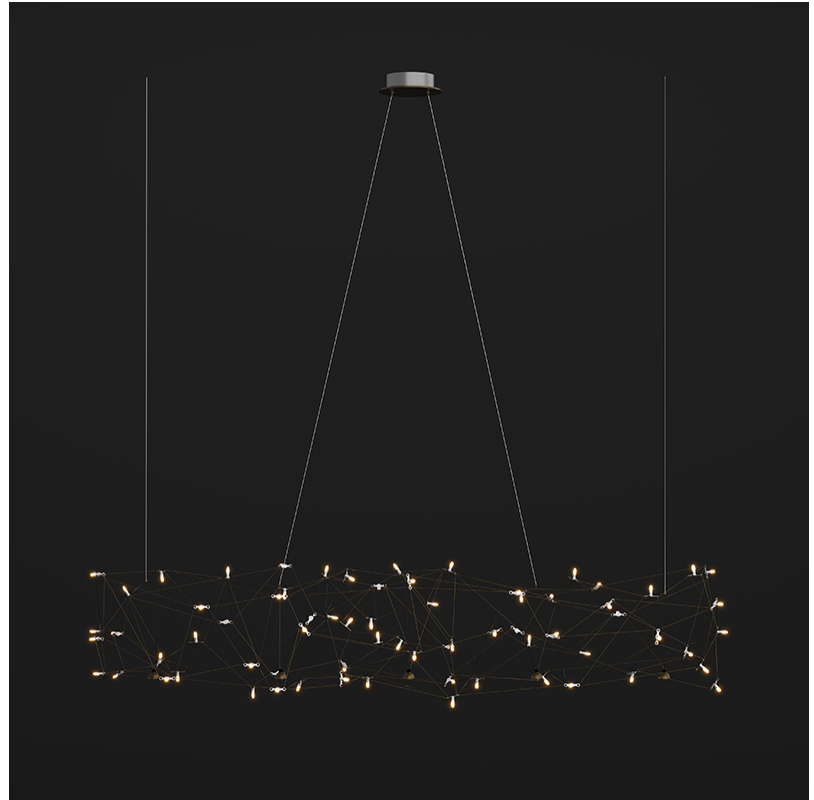

D101363-

base number   LED Dimming   Color Temperature   Finish Options

1. To build a product code in our configurator select the specify button on the base model # product page
2. To build a manual product code on this datasheet choose from the options listed below in blue font and add the suffix to the base model #

GENERAL

Series: Universe Abstract
Brand: Quasar
Division: Design
Mounting Type: Suspension
Mounting Location: Ceiling
Subcategory: Ambient

PHYSICAL

Shape: Abstract
Length (mm): 2000
Length (in): 78 ¾
Width (mm): 500
Width (in): 19 11/16
Height (mm): 400
Height (in): 15 ¾
Max. Overall Height (mm): 2000
Max. Overall Height (in): 78 ¾
Light Distribution: Omnidirectional
Fixture Finish: [NIC / BRA / BBR](#)
Fixture Material: Metal
Upon Request: Custom Sizes

ELECTRICAL

Number of Lamps: 70 + 1
Lamp Type: LED Retrofit
Input Wattage (W): 30.1
Bulb Included: Bulb Included
Max. Wattage Per Lamp (W): 0.33 + 7
Lamp Base: E10 + GU10
Dimming: [Non-Dimming / Phase Dimming (120vac Only)](#)
Driver Included: Yes
Driver Location: Integrated
Driver Type: Constant Voltage - 120/277Vac
Driver Class: Class 2
Input Voltage (V): 120 - 277
Output Voltage (V): 12
Lamp Voltage (V): 12
Upon Request: (Not included - see components) Integral: 0-10Vdc dimming

LED

Color Temperature (°K): [2600 / 3000 / 3500](#)
CRI: >90 CRI
Lamp Life (hrs): 50000

OPTICAL

RATINGS AND CERTIFICATIONS

Certified By: Certified for North American Standards
IP rating: IP20